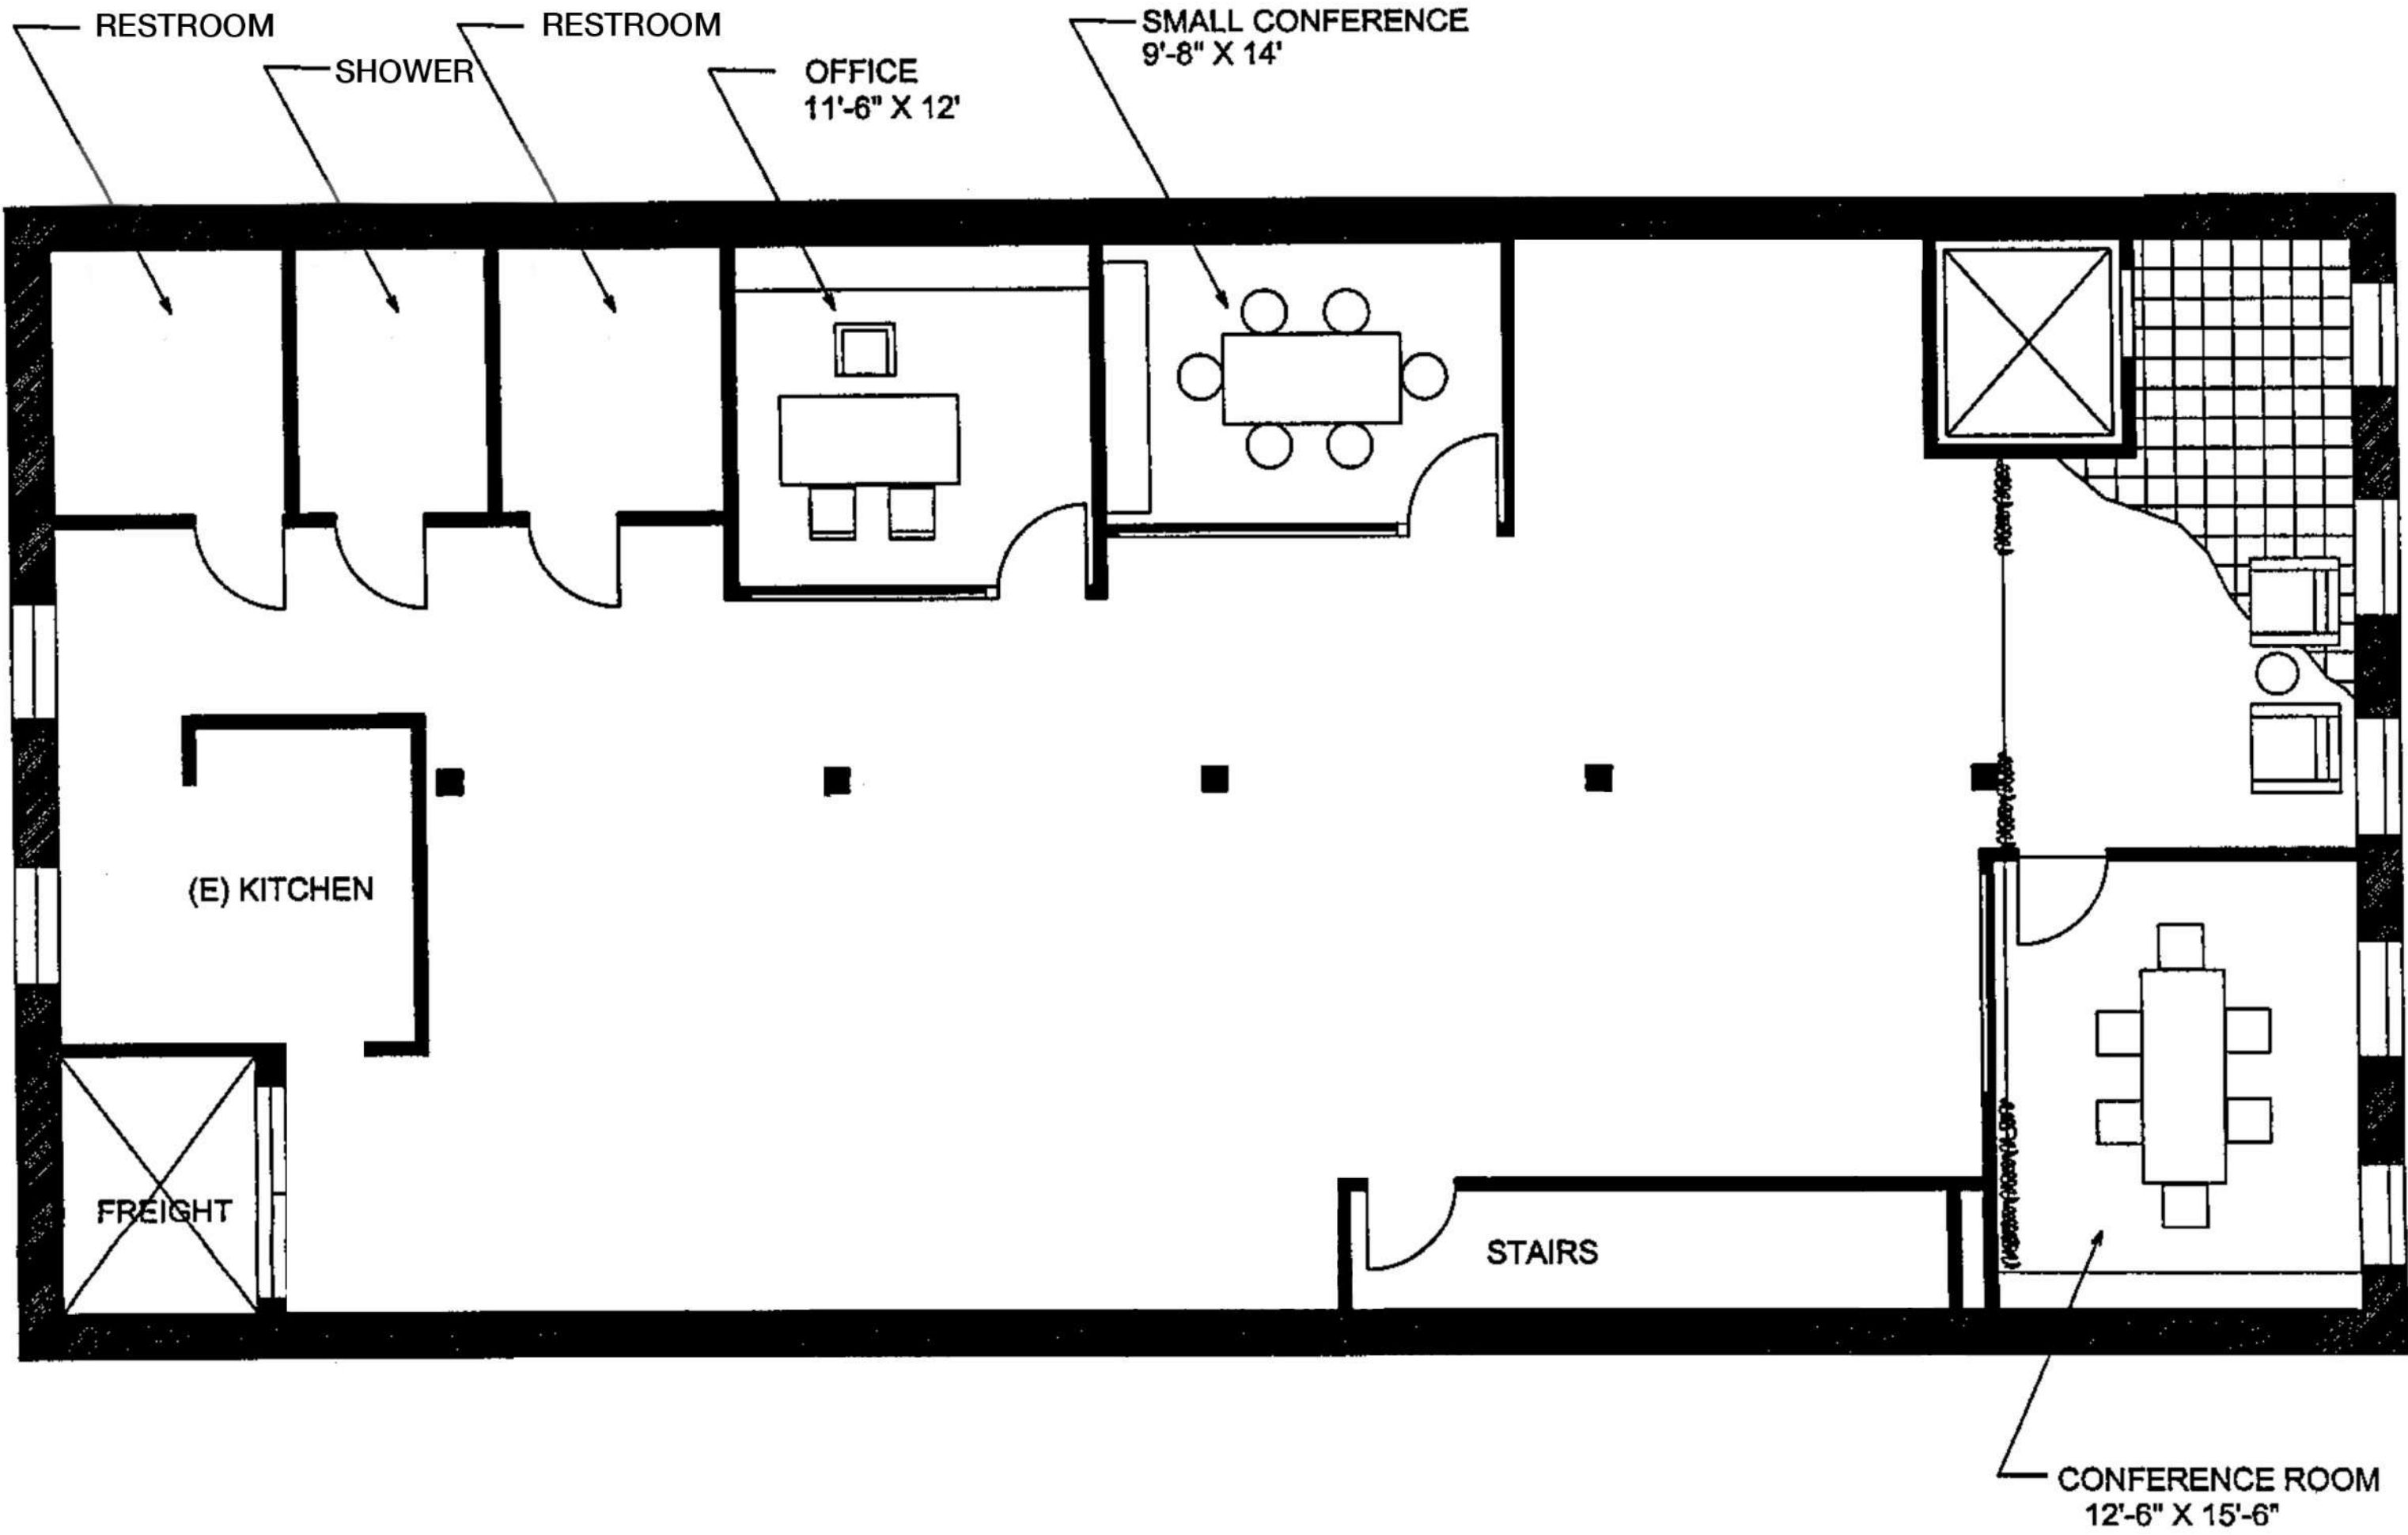

FLOOR PLAN

650 MISSION STREET
STREET